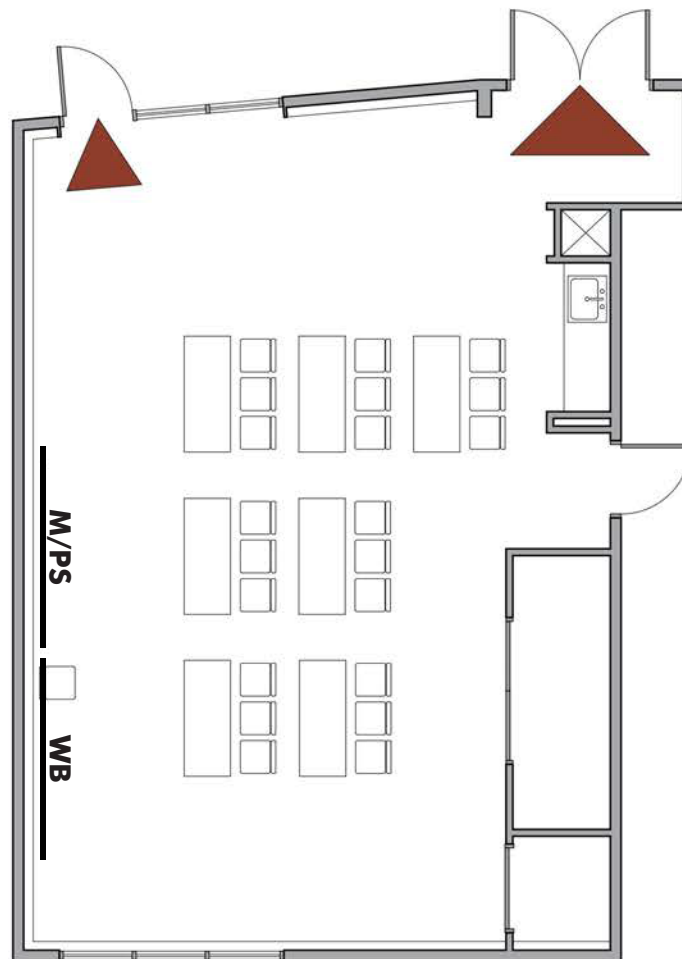

Broadview Branch

12755 Greenwood Ave. N.
Classroom Layout Capacity: 22

Max Occupancy: 116

 Emergency exit; keep clear

WB = White Board
M = Monitor
PS = Projection Screen