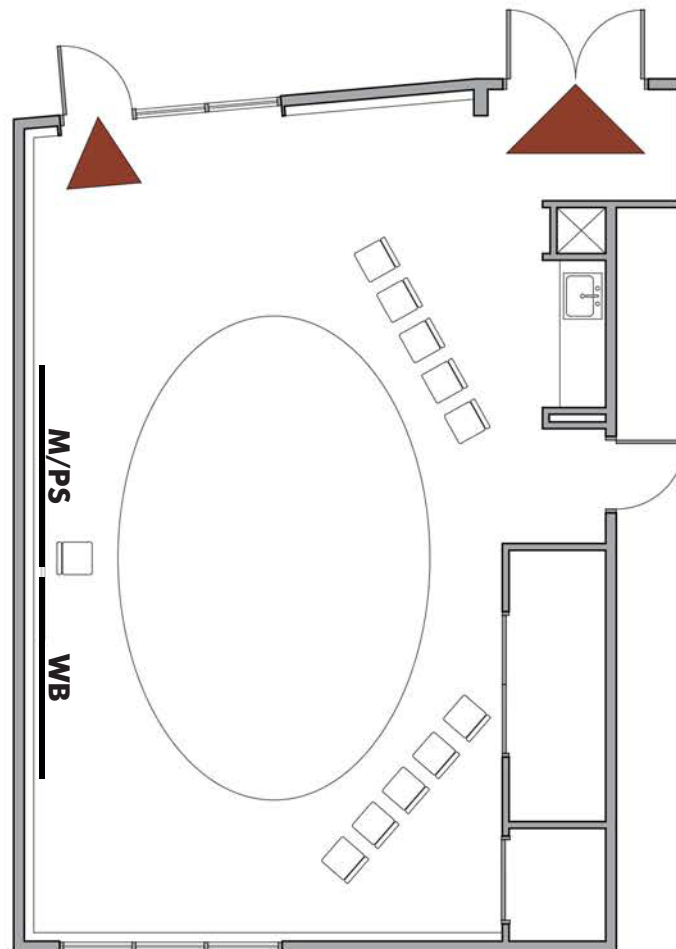

Broadview Branch

12755 Greenwood Ave. N.
Story Time Layout Capacity: 116

Max Occupancy: 116

 Emergency exit; keep clear

WB = White Board
M = Monitor
PS = Projection Screen