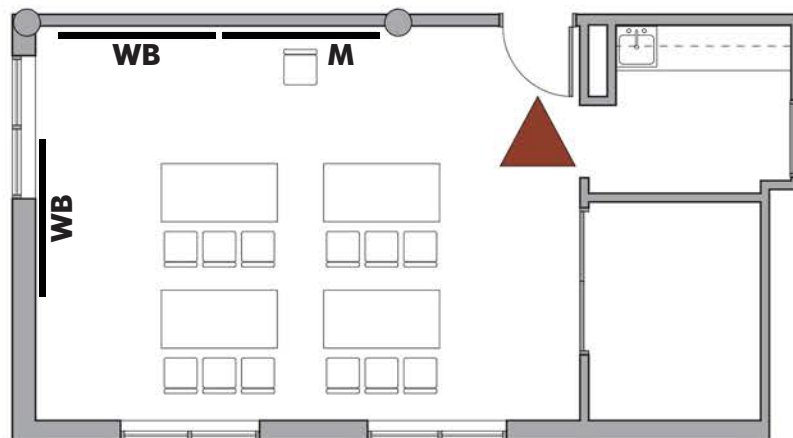

Delridge Branch

5423 Delridge Way S.W.
Classroom Layout Capacity: 13

Max Occupancy: 49

 Emergency exit; keep clear

WB = White Board
M = Monitor