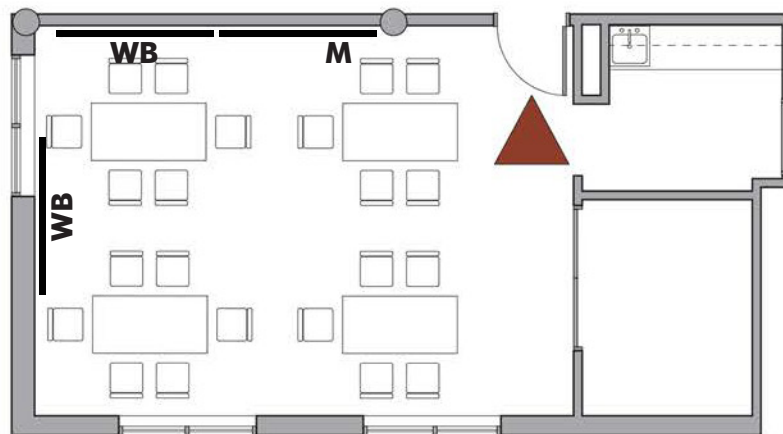

# Delridge Branch

5423 Delridge Way S.W.  
**Craft Layout Capacity: 22**

Max Occupancy: 49

 Emergency exit; keep clear

**WB** = White Board  
**M** = Monitor