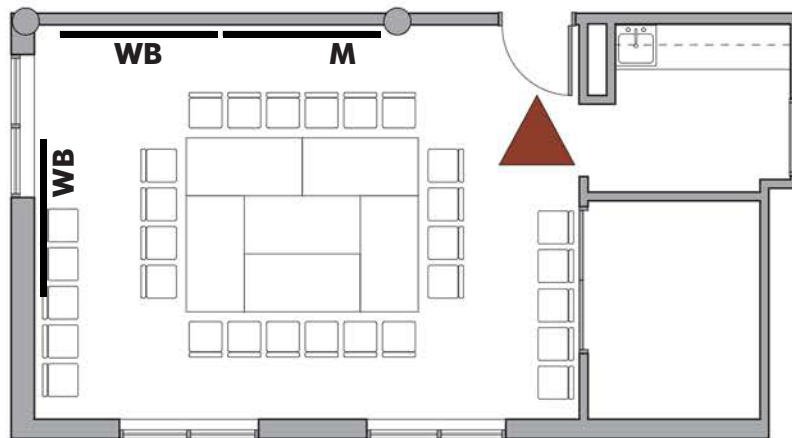

Delridge Branch

5423 Delridge Way S.W.
Meeting Layout Capacity: 30

Max Occupancy: 49

 Emergency exit; keep clear

WB = White Board
M = Monitor