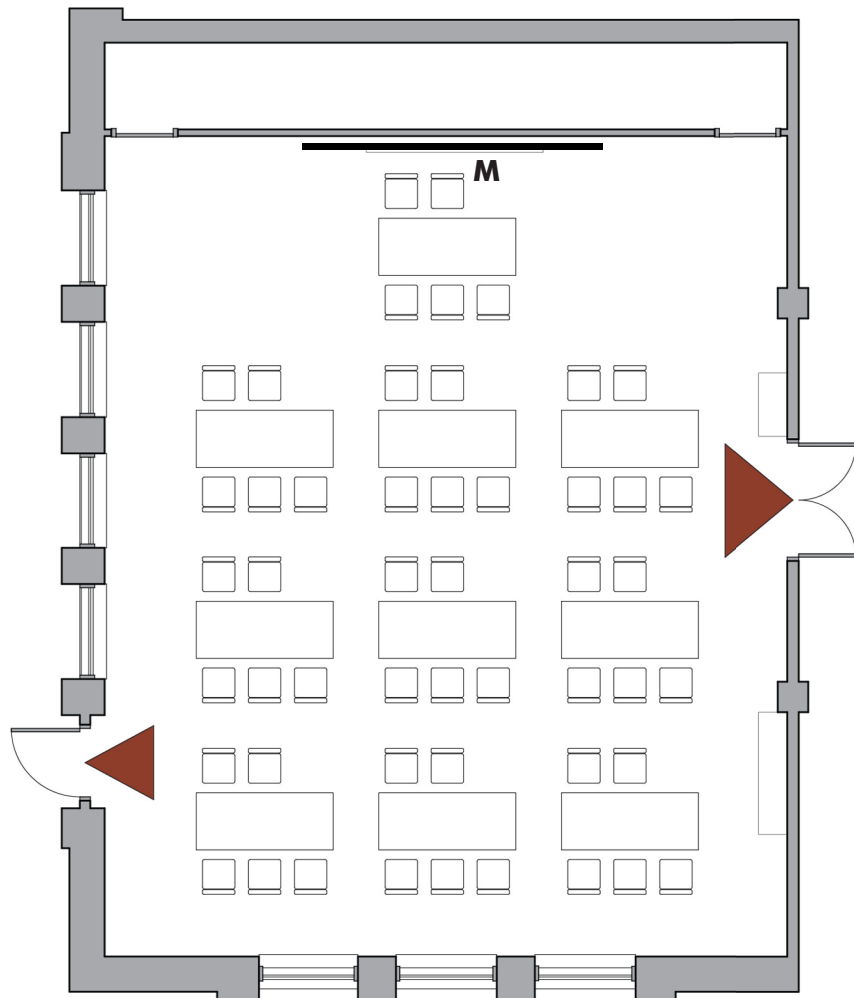

Green Lake Branch

7364 E. Green Lake Dr. N.

Craft Layout Capacity: 50

Max Occupancy: 72

 Emergency exit; keep clear

WB = White Board
PS = Projection Screen
M = Monitor