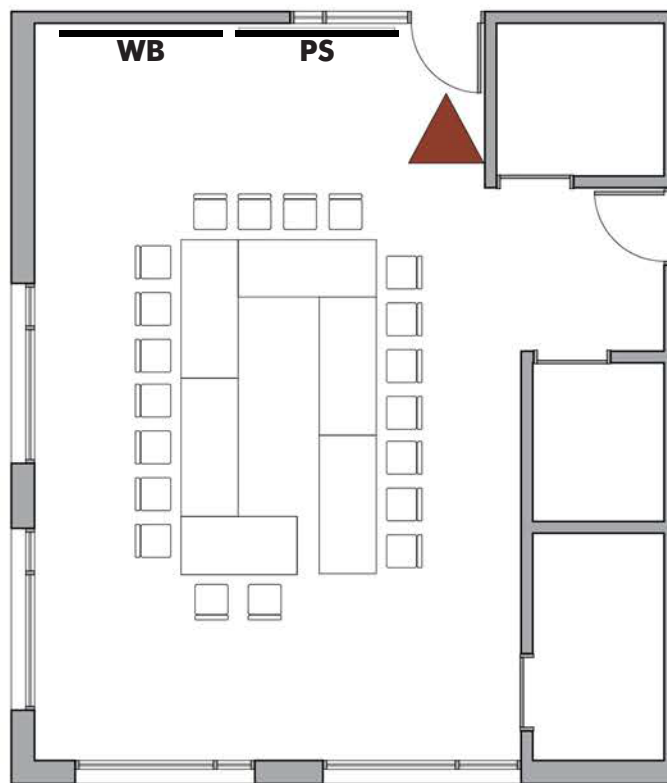

NewHolly Branch

7058 32nd Ave. S.

Meeting Layout Capacity: 20

Max Occupancy: 35

 Emergency exit; keep clear

WB = White Board
PS = Projection Screen