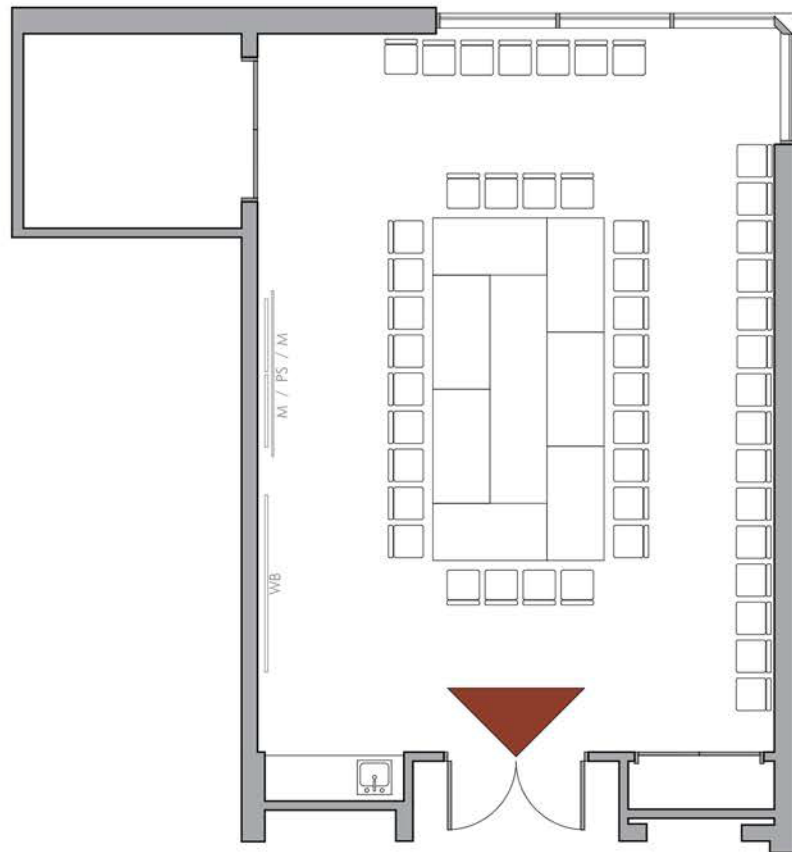

Rainier Beach Branch

9125 Rainier Ave. S.

Meeting Layout Capacity: 48

Max Occupancy: 48

— Projection screen / Whiteboard / Monitor

▲ Emergency exit; keep clear