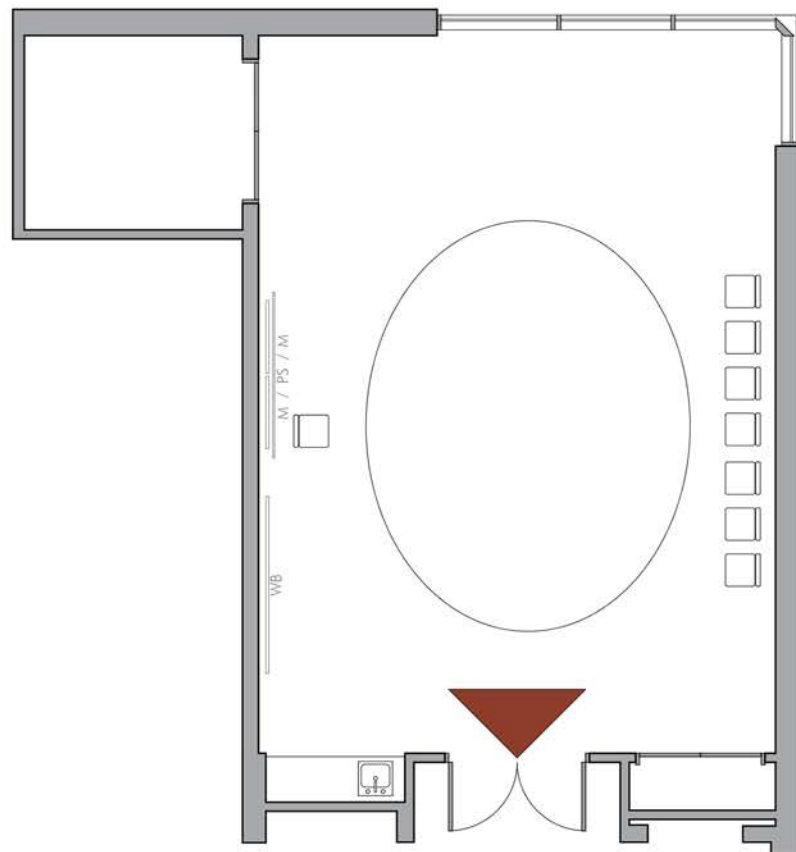

Rainier Beach Branch

9125 Rainier Ave. S.
Story Time Layout Capacity: 48

Max Occupancy: 48

— Projection screen / Whiteboard / Monitor

▲ Emergency exit; keep clear